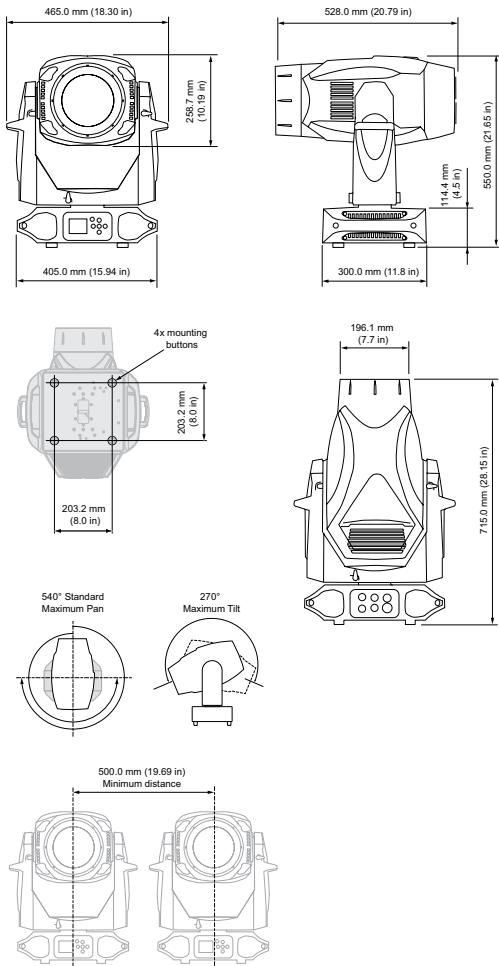

Movement

Pan Angle	540°
Pan Speed	3.4 s
Tilt Angle	270°
Tilt Speed	2.5 s

Mounting

Hanging Type	VL rails
Hanging Centers	600 mm (24.0 in)
Fixture mounting/Hanging orientation	Hanging - Floor - Side Side hang mode
Secondary Safety Wire Point	1 x Safety point located on underside of upper enclosure Safety Wire not included

Certification and Safety

Approbations	CE, ETL, UL, FCC CSA, RoHS, ISO 9001
IP Rating	IP20

Photometrics and IES Files

7° Beam @ 5 m / 16.4 ft	49,075 lux (4,559 fc)
48° Beam @ 5 m / 16.4 ft	1,290 lux (120 fc)
7° Beam @ 10 m / 32.8 ft	12,300 lux (1,143 fc)
48° Beam @ 10 m / 32.8 ft	326 lux (31 fc)

For IES files and photometric reports, please refer to the product page: www.vari-lite.com/global/products/vl2600-spot

Dimensions

Physical

Construction	Metal frame, Plastic covers
Standard Finish	Black, White
Dimensions	300 x 464 x 715 mm (12.0 x 18.0 x 29.0 in)
Fixture Weight	33.0 kg (73.0 lb)
Operating Temperature	-10-45°C (4-113°F)

Gobo Wheel 1

Gobo Wheel 2

Gobo Wheel 3

Gobo and Effect Wheels

Gobo Wheel 1	7 + Open
	Interchangeable
Material	Glass
Diameter / Thickness	27 mm x 1.1 mm
Image Size	17 mm
Gobo Wheel 2	7 + Open
	Interchangeable
Material	Glass
Diameter / Thickness	27 mm x 1.1 mm
Image Size	17 mm
Gobo Wheel 3	8 + Open
	Interchangeable
Material	Glass
Diameter / Thickness	27 mm x 1.1 mm
Image Size	17 mm
Gobo Wheel Features	MegaStep, Twist, Shake, Wheel Spin