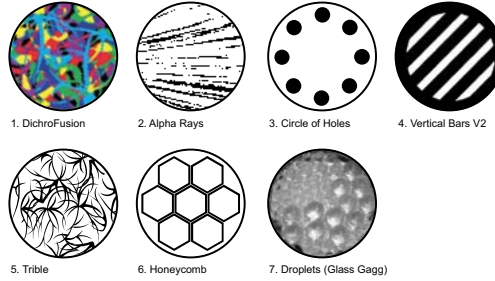

For IES files and photometric reports, please refer to the product page: www.vari-lite.com/global/products/vl2600-spot

Dimensions

Physical

Construction	Metal frame, Plastic covers
Standard Finish	Black, White
Dimensions	300 x 464 x 715 mm (12.0 x 18.0 x 29.0 in)
Fixture Weight	33.0 kg (73.0 lb)
Operating Temperature	-10-45°C (4-113°F)

Gobo Wheel 1

Gobo Wheel 2

Gobo Wheel 3

Gobo and Effect Wheels

Gobo Wheel 1	7 + Open
	Interchangeable
Material	Glass
Diameter / Thickness	27 mm x 1.1 mm
Image Size	17 mm
Gobo Wheel 2	7 + Open
	Interchangeable
Material	Glass
Diameter / Thickness	27 mm x 1.1 mm
Image Size	17 mm
Gobo Wheel 3	8 + Open
	Interchangeable
Material	Glass
Diameter / Thickness	27 mm x 1.1 mm
Image Size	17 mm
Gobo Wheel Features	MegaStep, Twist, Shake, Wheel Spin