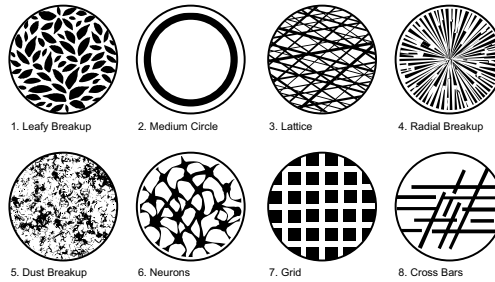

For IES files and photometric reports, please refer to the product page: www.vari-lite.com/global/products/vl2600-spot

Dimensions

Physical

Construction	Metal frame, Plastic covers
Standard Finish	Black, White
Dimensions	300 x 464 x 715 mm (12.0 x 18.0 x 29.0 in)
Fixture Weight	33.0 kg (73.0 lb)
Operating Temperature	-10-45°C (4-113°F)

Gobo Wheel 1

Gobo Wheel 2

Gobo Wheel 3

Gobo and Effect Wheels

Gobo Wheel 1	7 + Open
	Interchangeable
Material	Glass
Diameter / Thickness	27 mm x 1.1 mm
Image Size	17 mm
Gobo Wheel 2	7 + Open
	Interchangeable
Material	Glass
Diameter / Thickness	27 mm x 1.1 mm
Image Size	17 mm
Gobo Wheel 3	8 + Open
	Interchangeable
Material	Glass
Diameter / Thickness	27 mm x 1.1 mm
Image Size	17 mm
Gobo Wheel Features	MegaStep, Twist, Shake, Wheel Spin