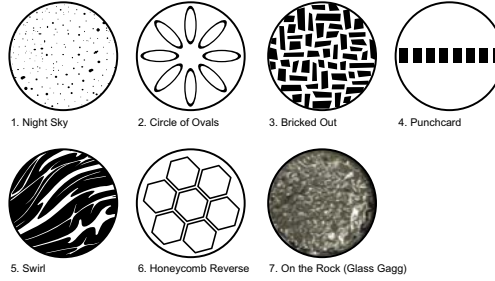

For IES files and photometric reports, please refer to the product page: www.vari-lite.com/global/products/vl2600-spot

Dimensions

Physical

Construction	Metal frame, Plastic covers
Standard Finish	Black, White
Dimensions	300 x 464 x 715 mm (12.0 x 18.0 x 29.0 in)
Fixture Weight	33.0 kg (73.0 lb)
Operating Temperature	-10-45°C (4-113°F)

Gobo Wheel 1

Gobo Wheel 2

Gobo Wheel 3

Gobo and Effect Wheels

Gobo Wheel 1	7 + Open
	Interchangeable
Material	Glass
Diameter / Thickness	27 mm x 1.1 mm
Image Size	17 mm
Gobo Wheel 2	7 + Open
	Interchangeable
Material	Glass
Diameter / Thickness	27 mm x 1.1 mm
Image Size	17 mm
Gobo Wheel 3	8 + Open
	Interchangeable
Material	Glass
Diameter / Thickness	27 mm x 1.1 mm
Image Size	17 mm
Gobo Wheel Features	MegaStep, Twist, Shake, Wheel Spin